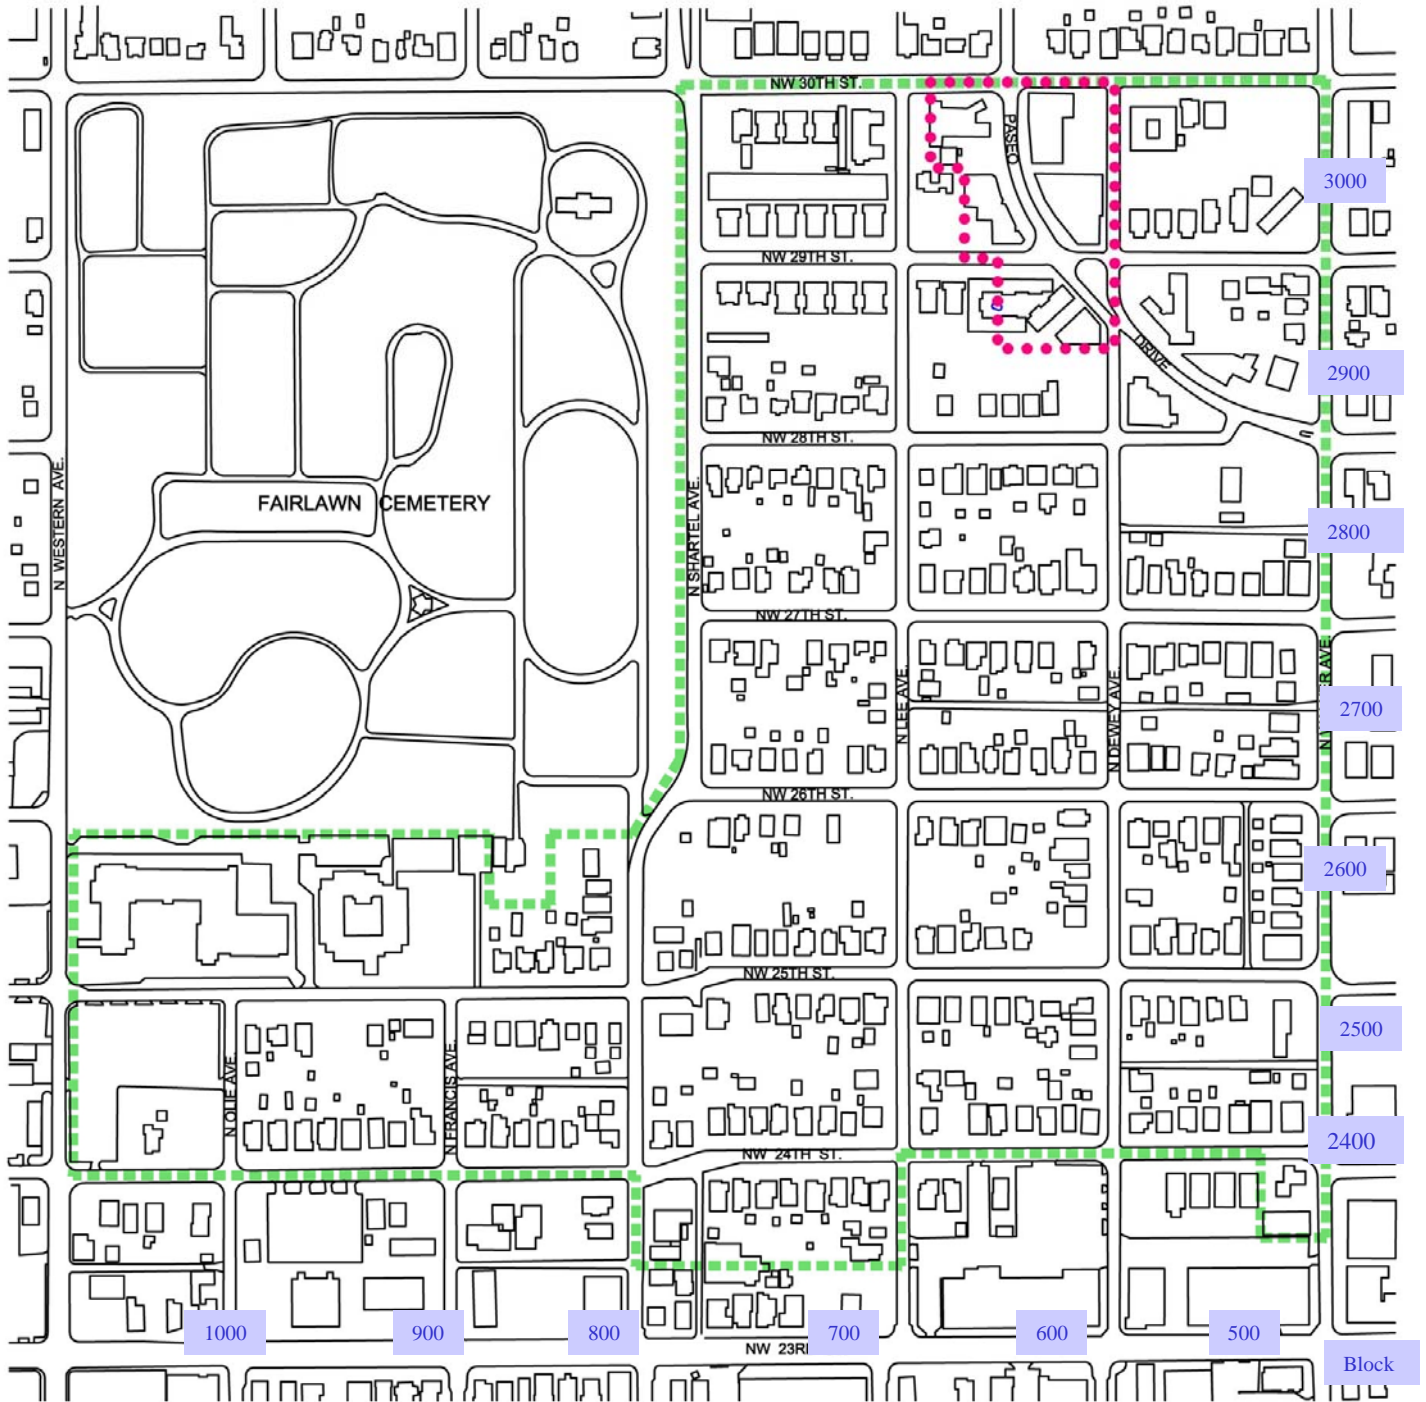

THE PASEO NEIGHBORHOOD

----- HL Zoning Overlay District

..... National Register District