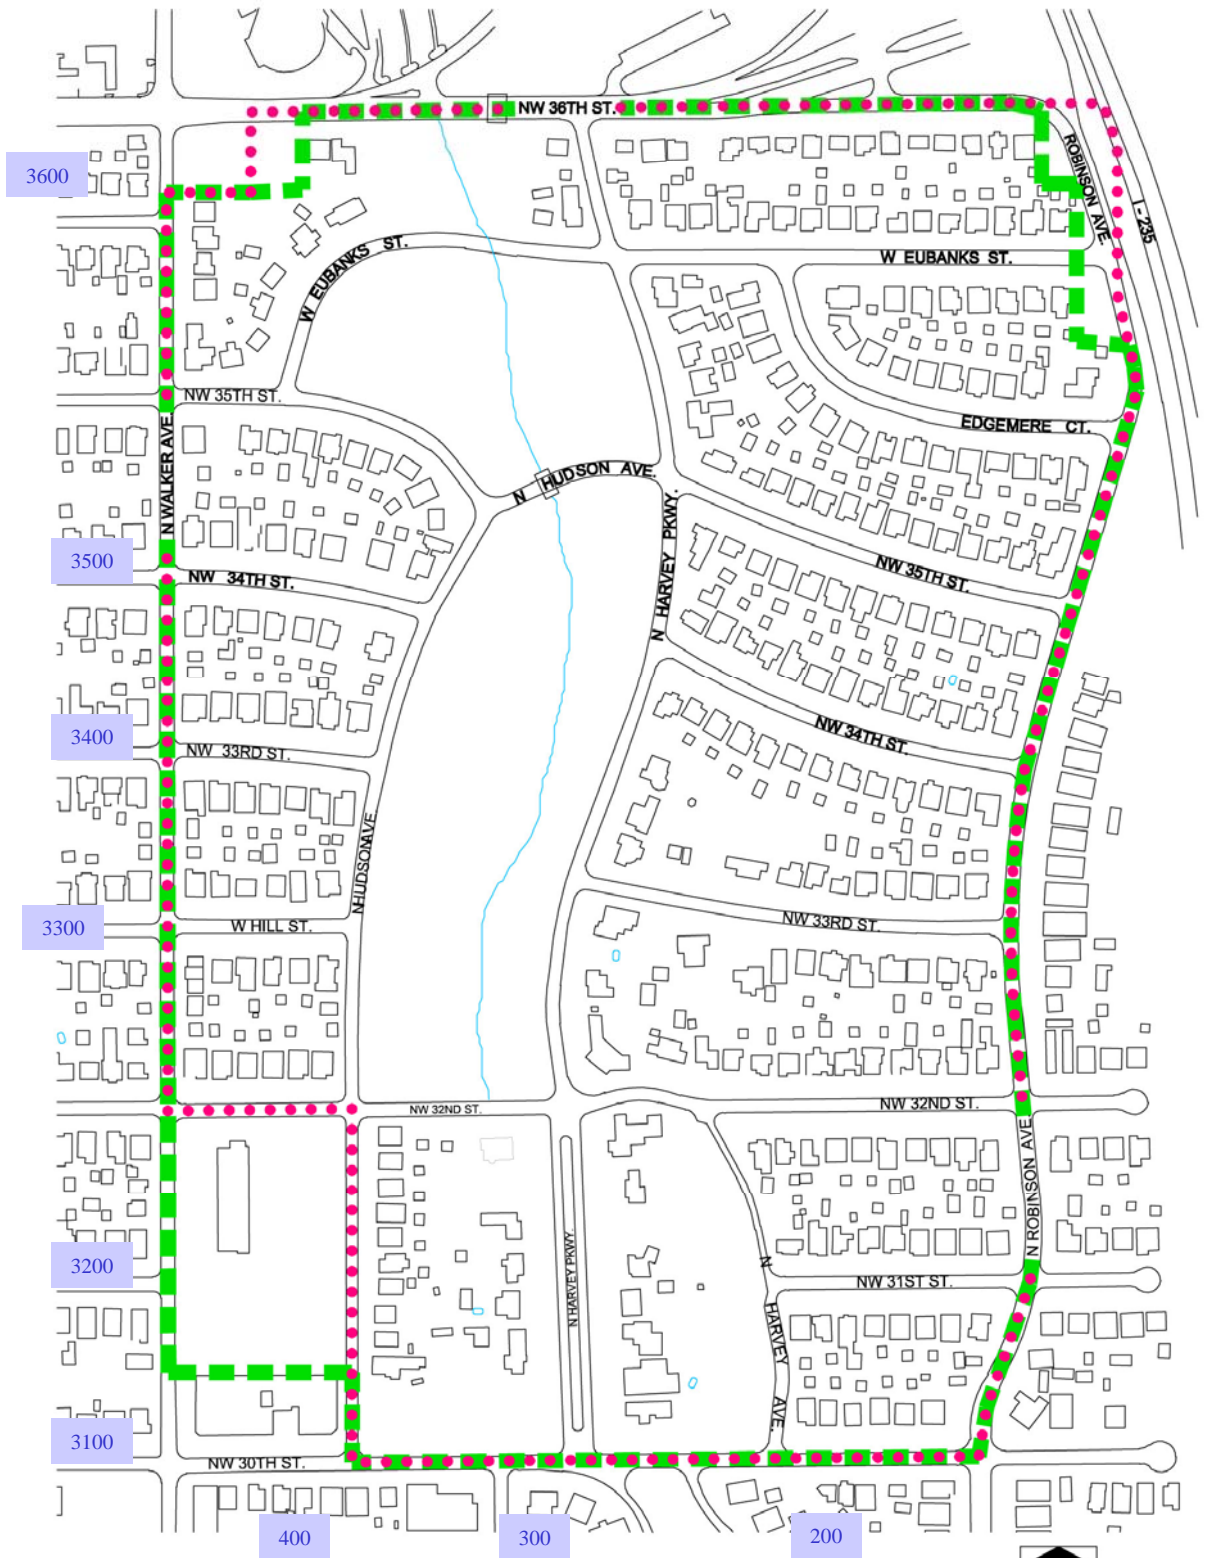

# EDGEMERE PARK HISTORIC DISTRICT

■ ■ ■ ■ HP Zoning District

● ● ● ● National Register District

Block →